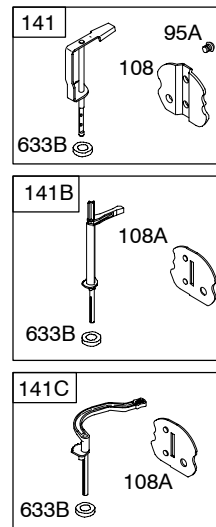

Illustrated Parts List

Model Series

202400

TYPE NUMBERS
0033 through 0434.

TABLE OF CONTENTS

Air Cleaner	6
Alternator	10
Blower Housing/Shrouds	7
Camshaft	2
Carburetor #1	4
Carburetor #2	5
Controls	8
Crankcase Cover	2
Crankshaft	2
Cylinder	2
Cylinder Head	3
Electric Starter	9
Exhaust System	6
Flywheel	7
Fuel Supply	9
Gear Reducer	9
Governor Spring	8
Ignition	10
Kit/Gasket Sets-Carburetor	5
Kit/Gasket Sets-Engine	2
Kit/Gasket Sets-Valve	2
Lubrication	2
Piston, Rings, Connecting Rod	2
Rewind Starter	7
Valves	3

Illustrations cover a range of engines. Parts shown without corresponding text are not used on this engine.
 6591-2 Assemblies include all parts shown in frames. 03/07/2006

Illustrations cover a range of engines. Parts shown without corresponding text are not used on this engine.
 6591-3 Assemblies include all parts shown in frames. 03/07/2006

DC ONLY	DUAL CIRCUIT	10 – 16 AMP
474A 	474B 	474D 
<p>NOTE: All stators use a No. 1119 mounting screw. </p> <p>NOTE: The proper flywheel part number and/or the alternator magnet size will determine the alternator type or output. See repair instruction manual for additional information.</p>		<p>526 </p> <p>501 </p>