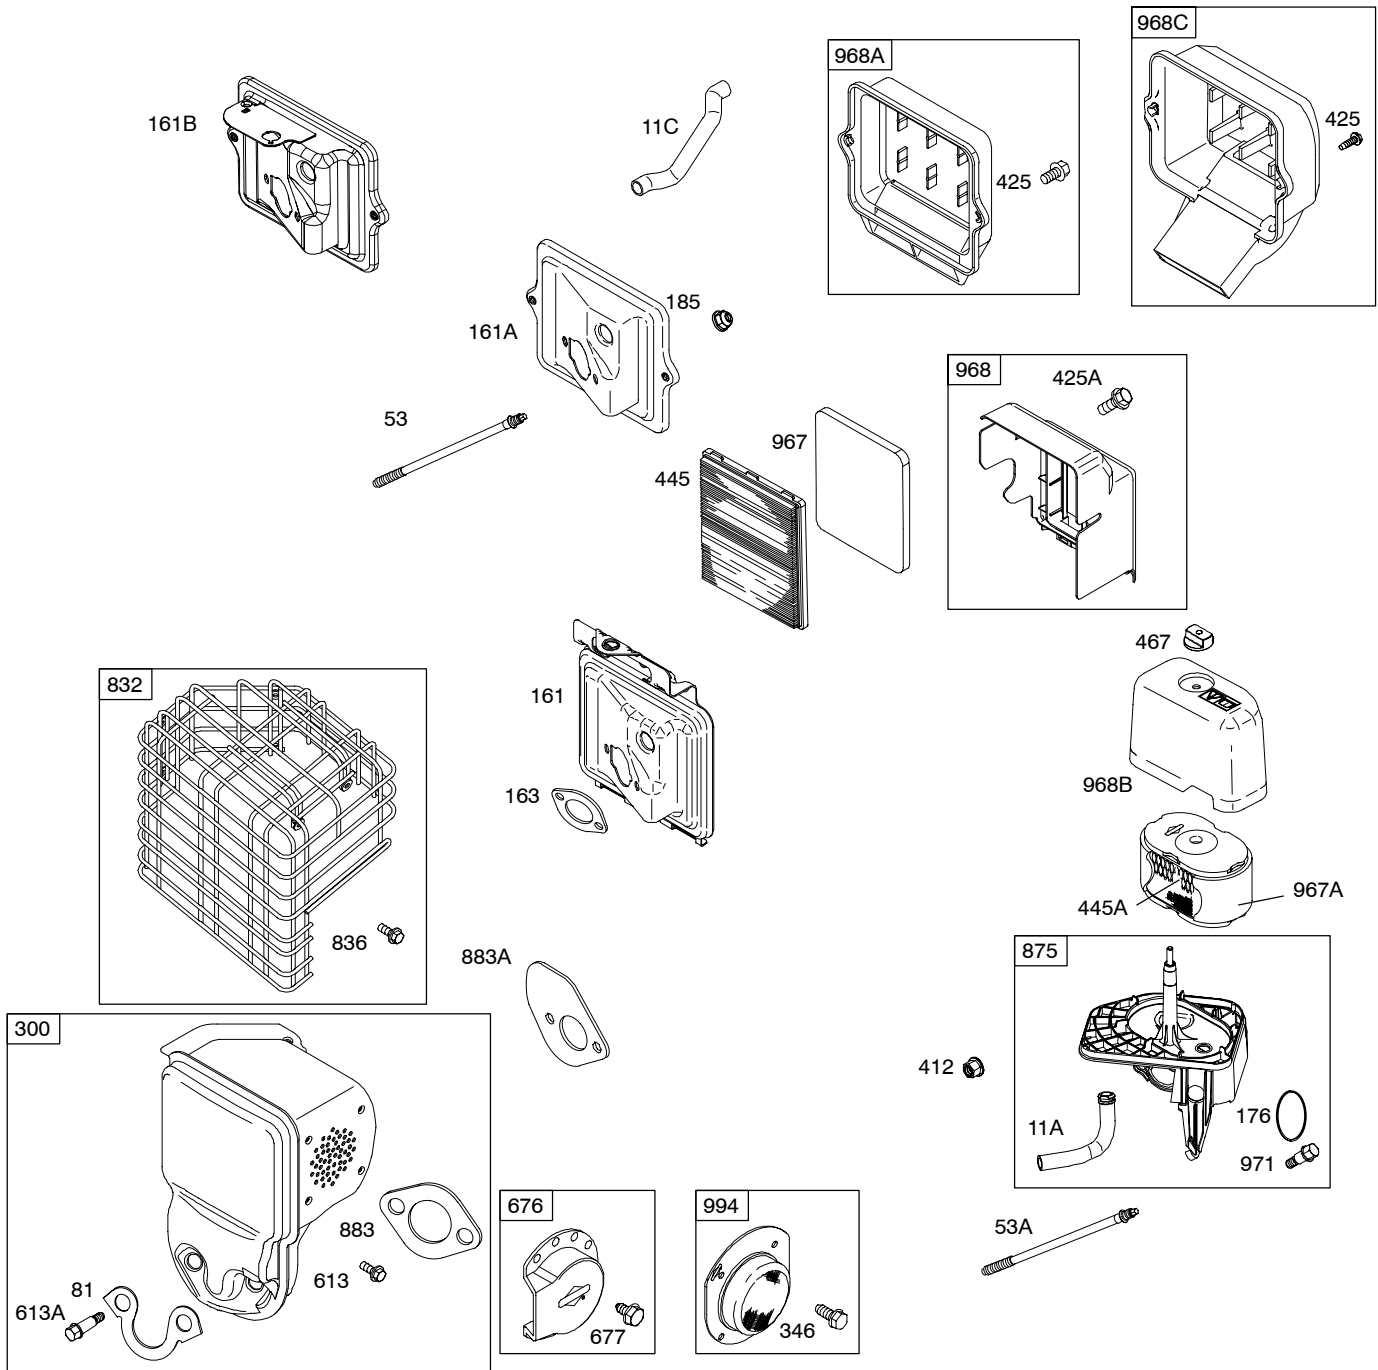

Illustrations cover a range of engines. Parts shown without corresponding text are not used on this engine.
6591-6 Assemblies include all parts shown in frames. **03/07/2006**