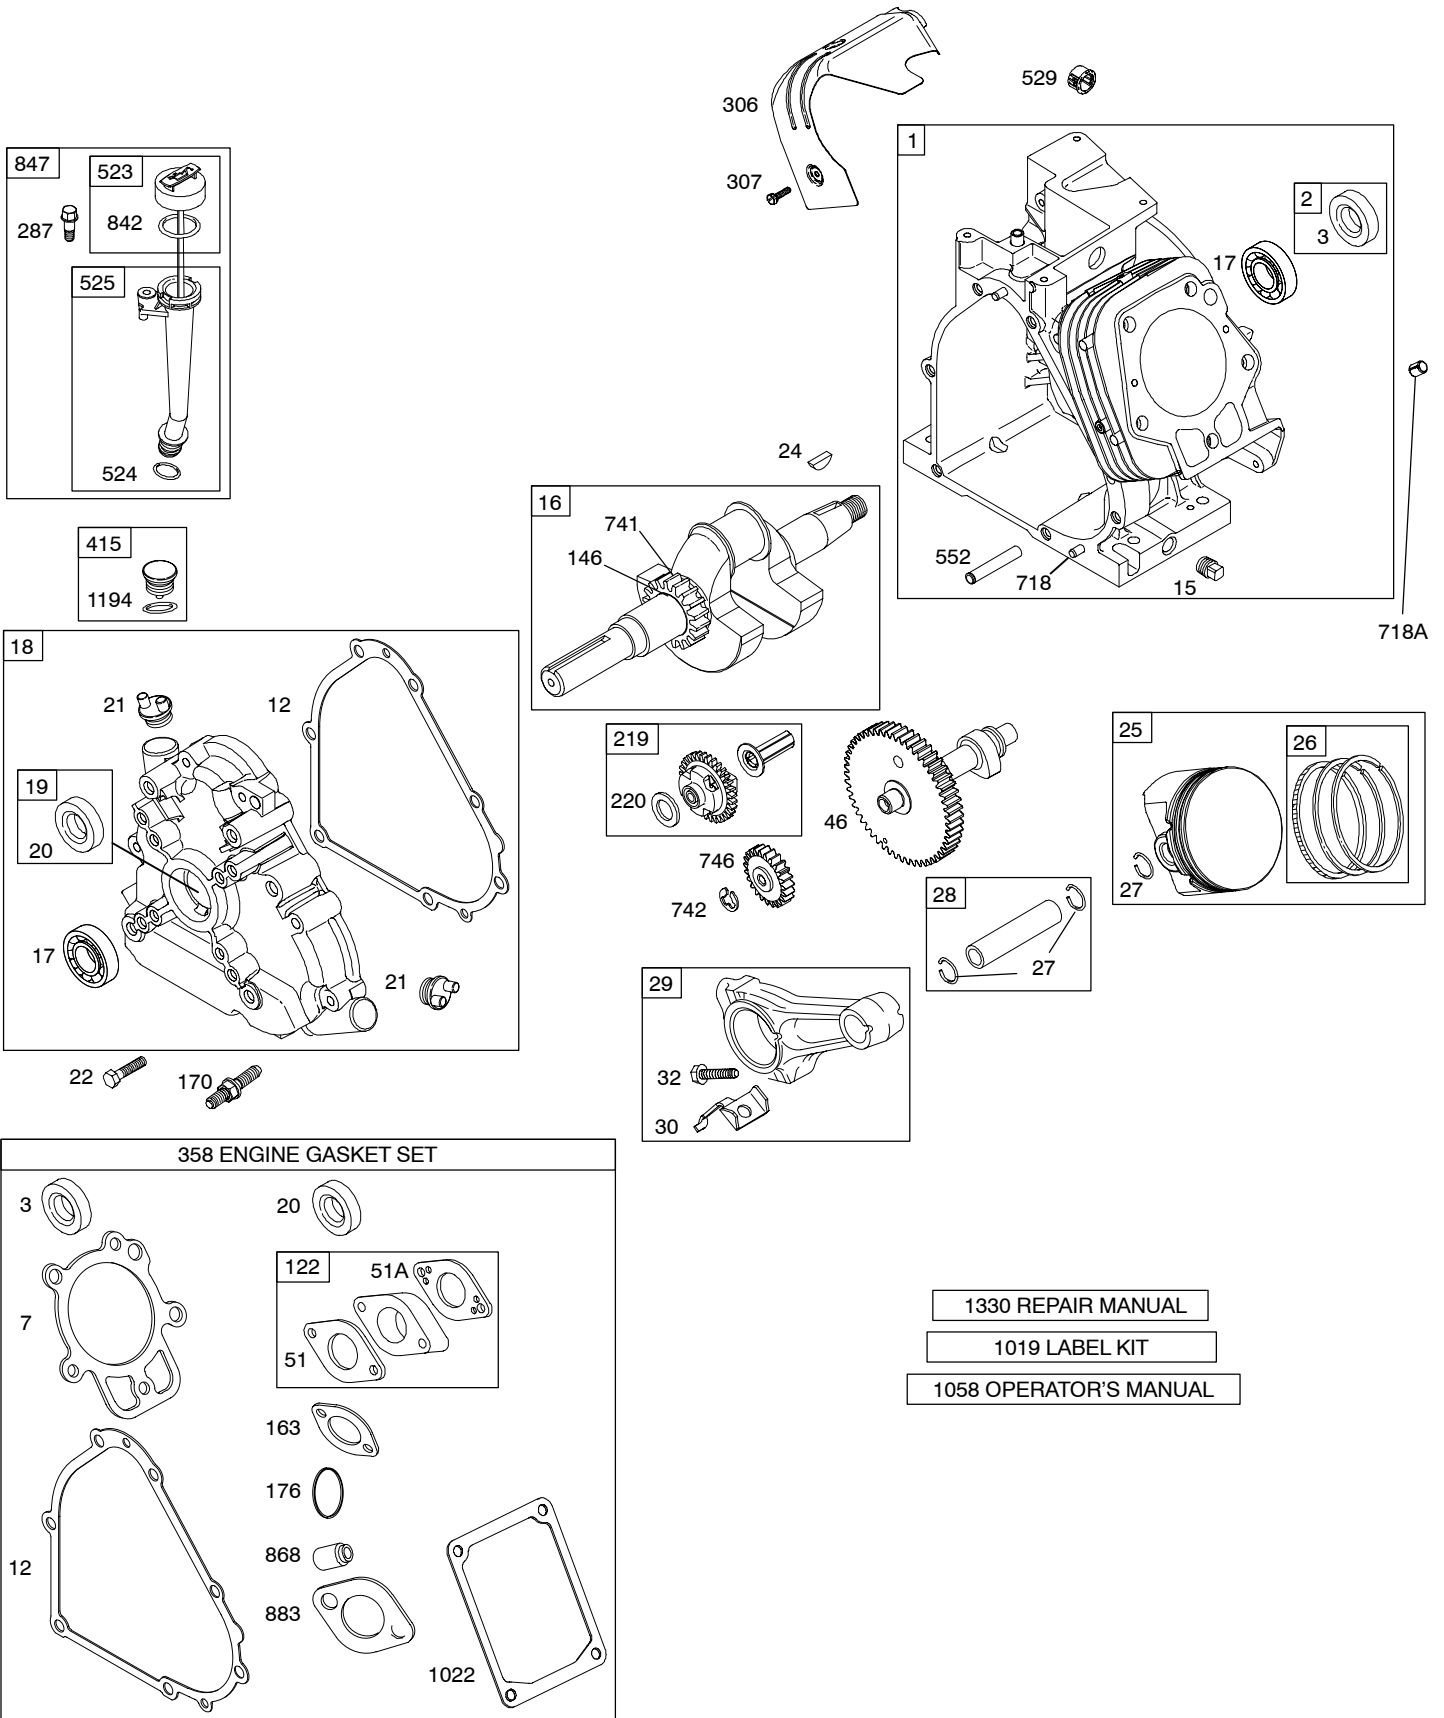

Illustrations cover a range of engines. Parts shown without corresponding text are not used on this engine.
6591-2 Assemblies include all parts shown in frames. 03/07/2006