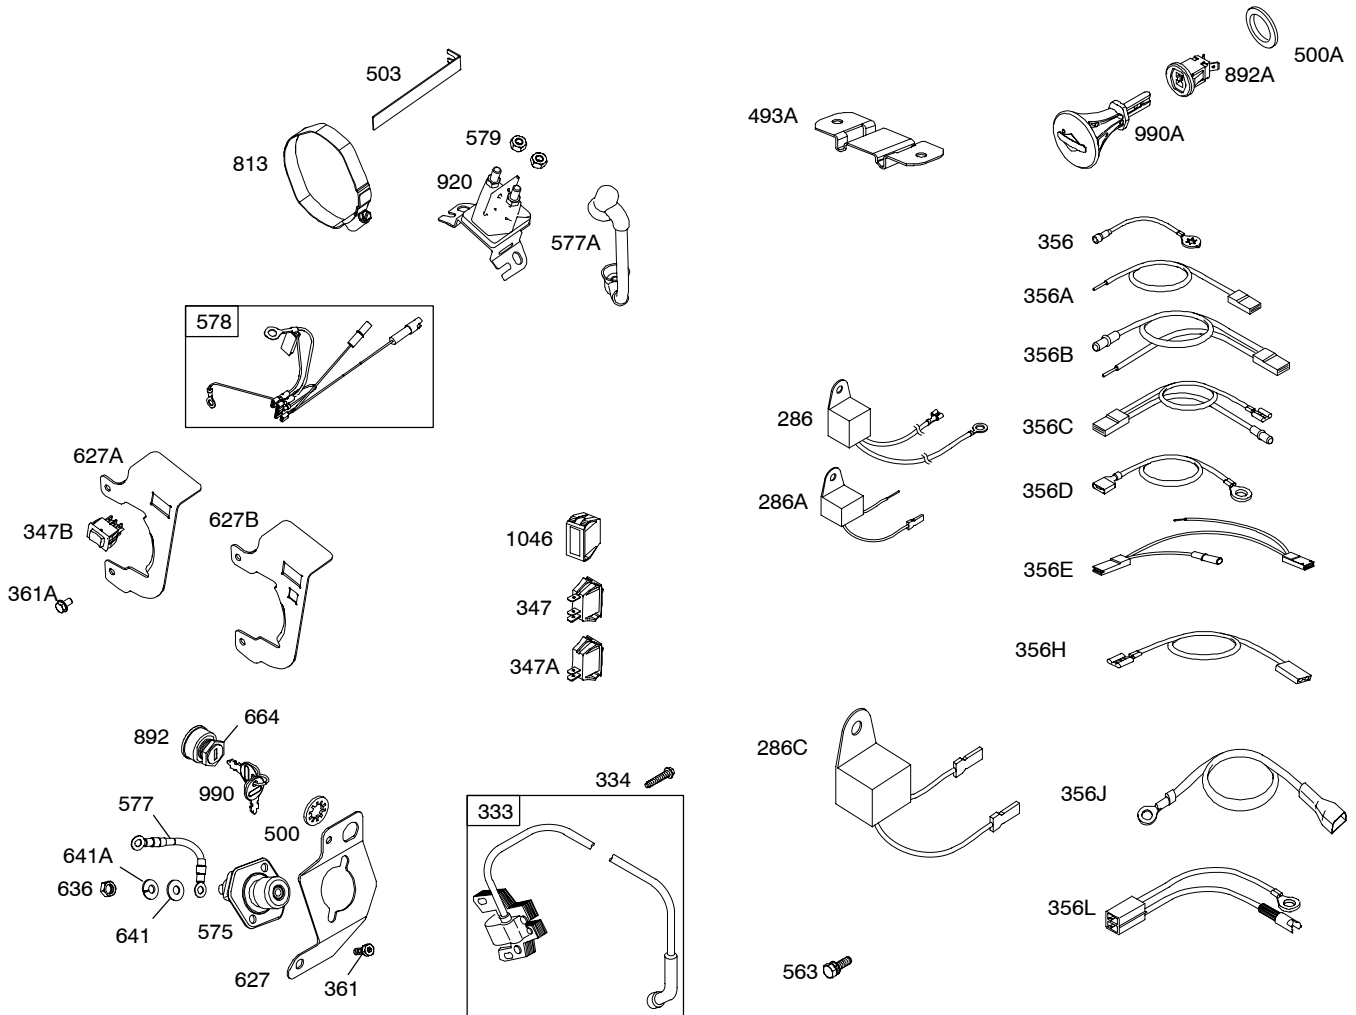

Illustrated Parts List

Model Series

202400

TYPE NUMBERS
0033 through 0434.

TABLE OF CONTENTS

Air Cleaner	6
Alternator	10
Blower Housing/Shrouds	7
Camshaft	2
Carburetor #1	4
Carburetor #2	5
Controls	8
Crankcase Cover	2
Crankshaft	2
Cylinder	2
Cylinder Head	3
Electric Starter	9
Exhaust System	6
Flywheel	7
Fuel Supply	9
Gear Reducer	9
Governor Spring	8
Ignition	10
Kit/Gasket Sets-Carburetor	5
Kit/Gasket Sets-Engine	2
Kit/Gasket Sets-Valve	2
Lubrication	2
Piston, Rings, Connecting Rod	2
Rewind Starter	7
Valves	3

55

Illustrations cover a range of engines. Parts shown without corresponding text are not used on this engine.
 6591-7 Assemblies include all parts shown in frames. 03/07/2006

Illustrations cover a range of engines. Parts shown without corresponding text are not used on this engine.
 6591-9 Assemblies include all parts shown in frames. 03/07/2006

DC ONLY	DUAL CIRCUIT	10 – 16 AMP
474A 	474B 	474D 
<p>NOTE: All stators use a No. 1119 mounting screw. </p> <p>NOTE: The proper flywheel part number and/or the alternator magnet size will determine the alternator type or output. See repair instruction manual for additional information.</p>		<p>526 </p> <p>501 </p>