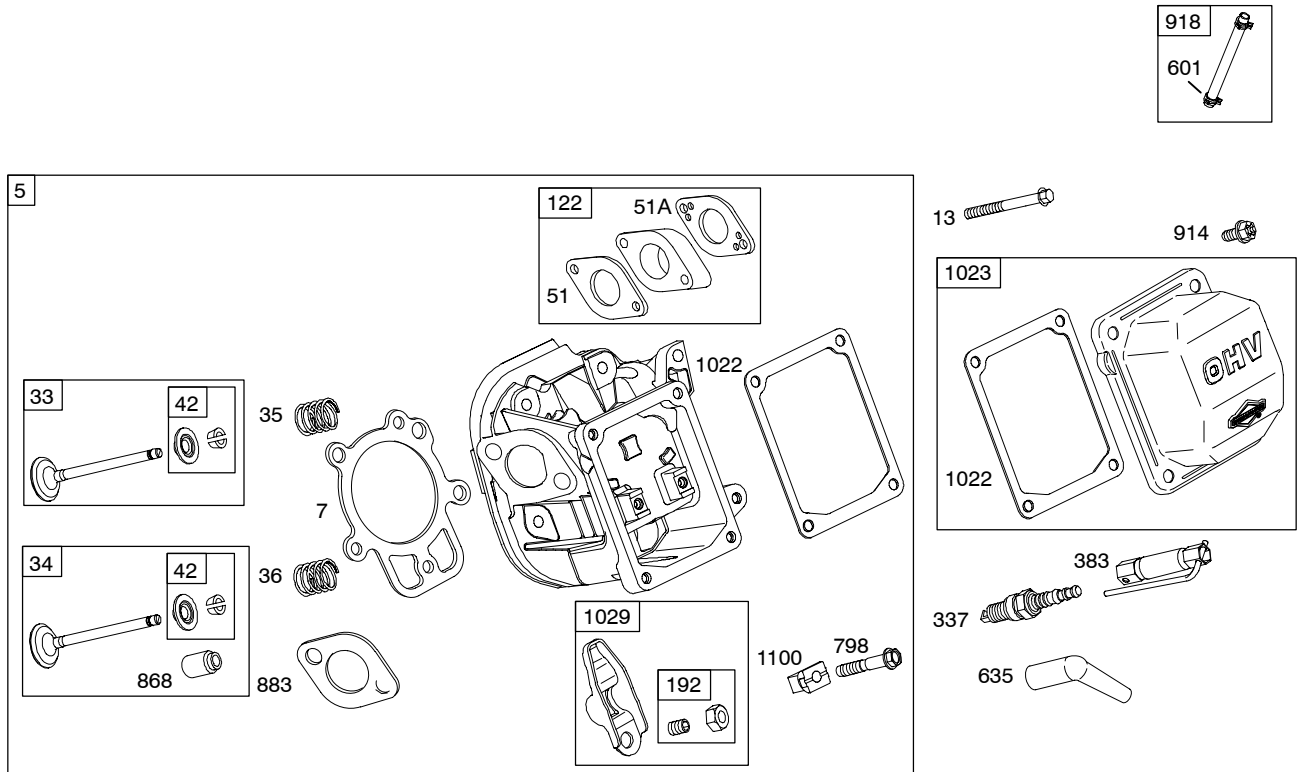

Illustrations cover a range of engines. Parts shown without corresponding text are not used on this engine.
6591-3 Assemblies include all parts shown in frames. 03/07/2006