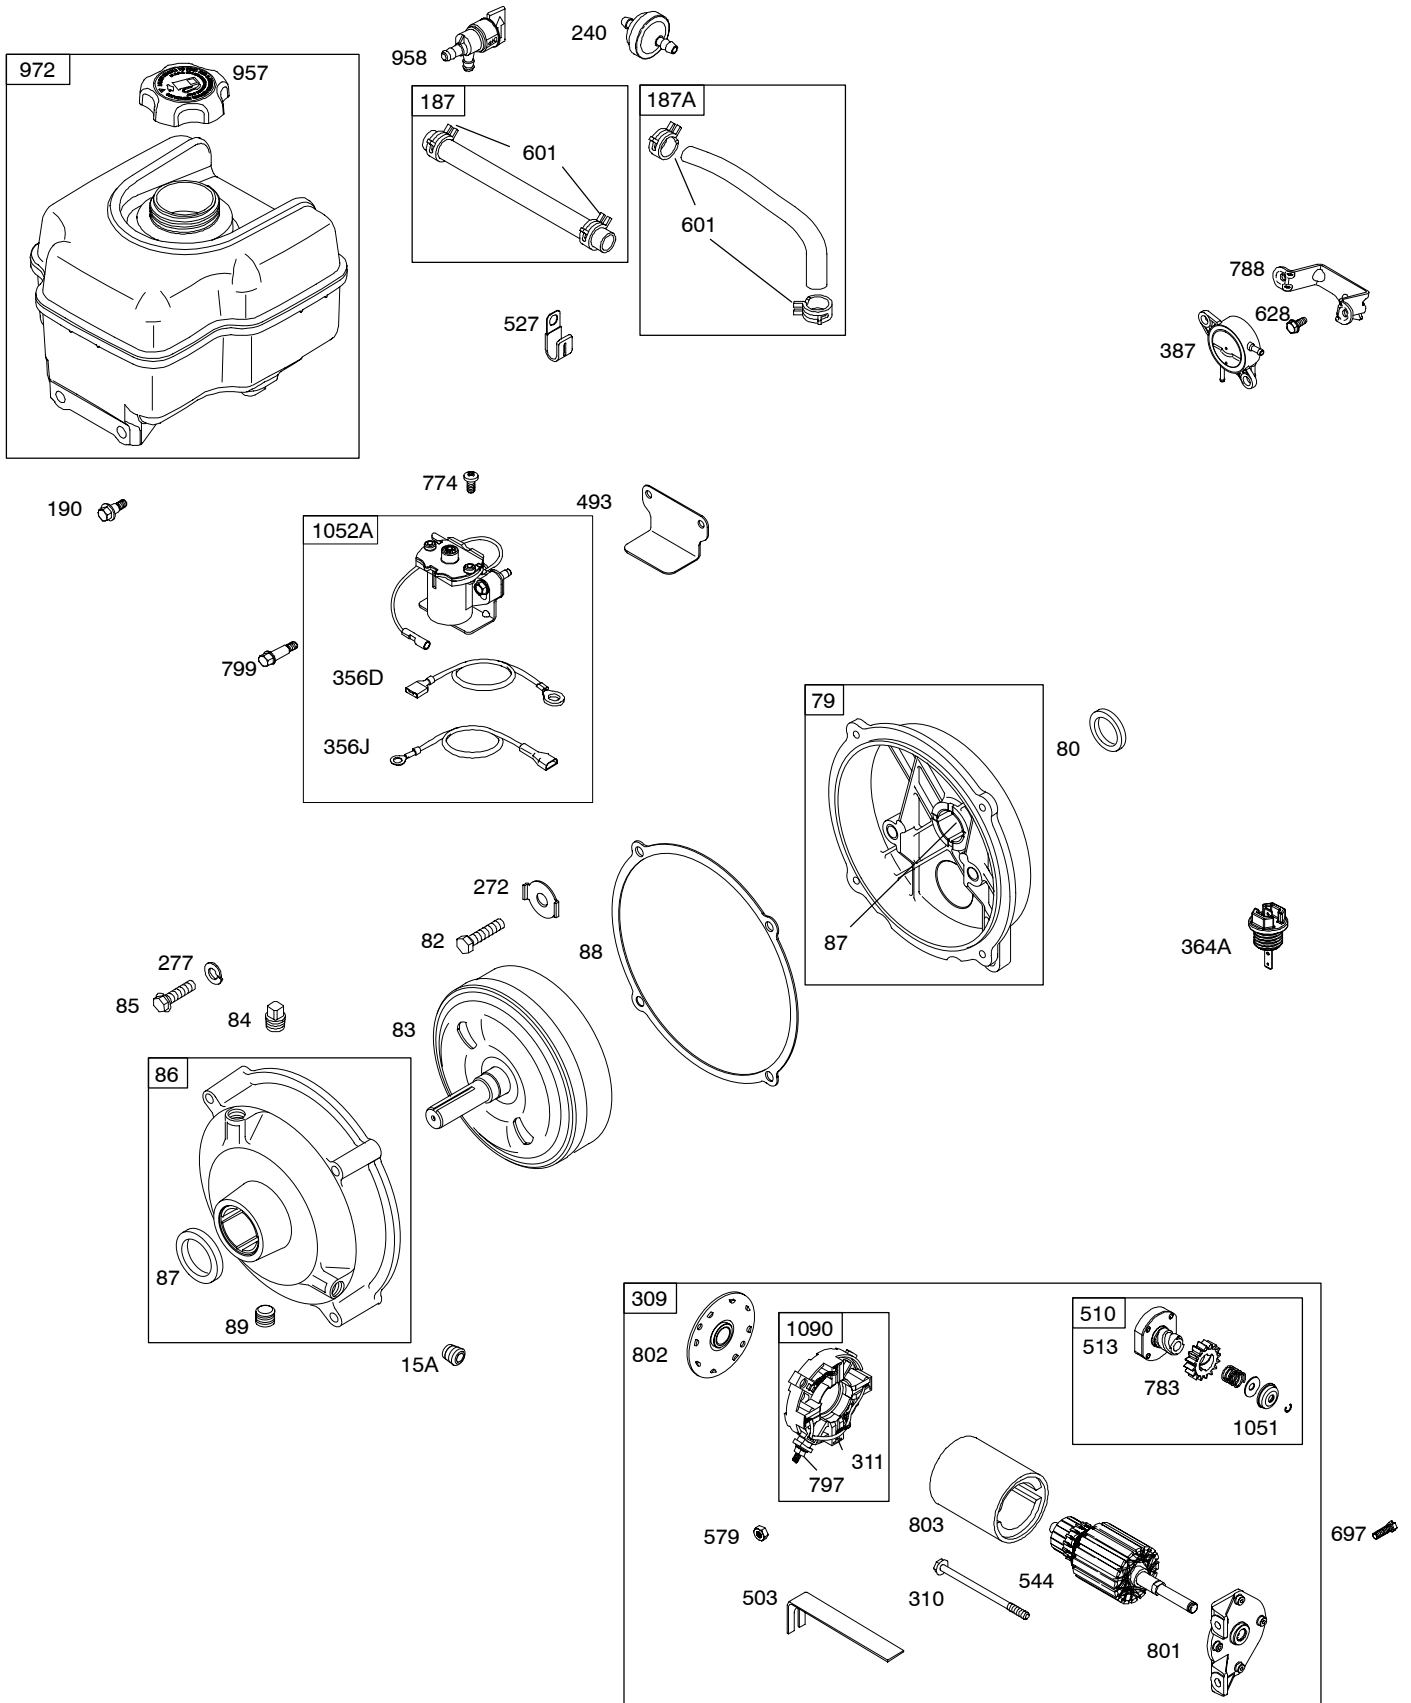

Illustrations cover a range of engines. Parts shown without corresponding text are not used on this engine.
6591-9 Assemblies include all parts shown in frames. 03/07/2006