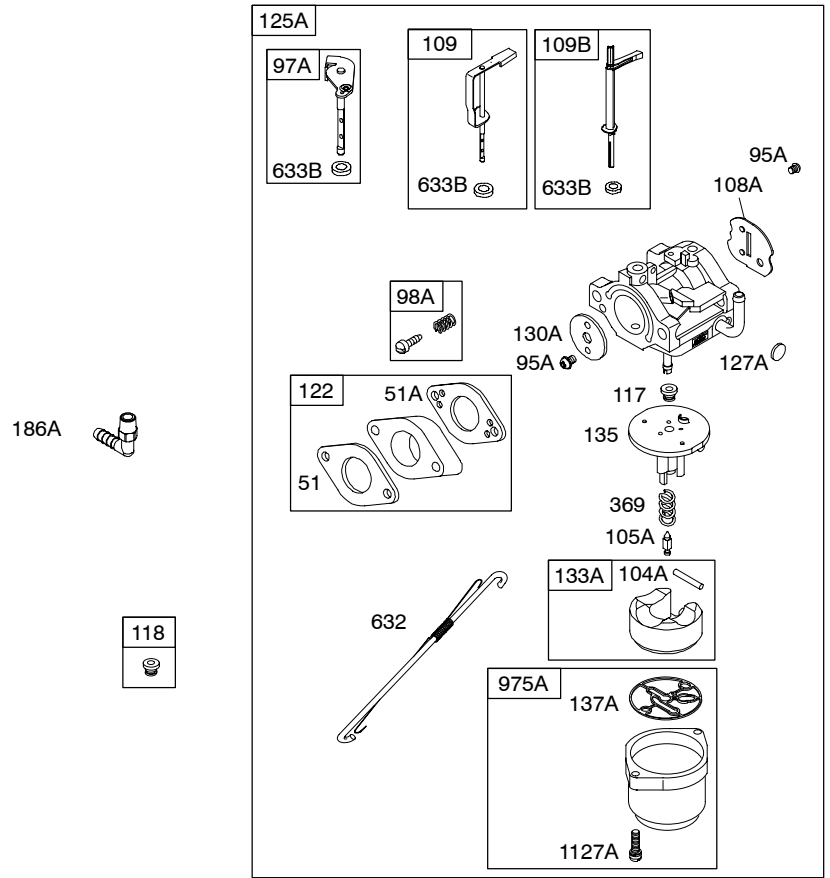

Illustrations cover a range of engines. Parts shown without corresponding text are not used on this engine.
6591-4 Assemblies include all parts shown in frames. 03/07/2006